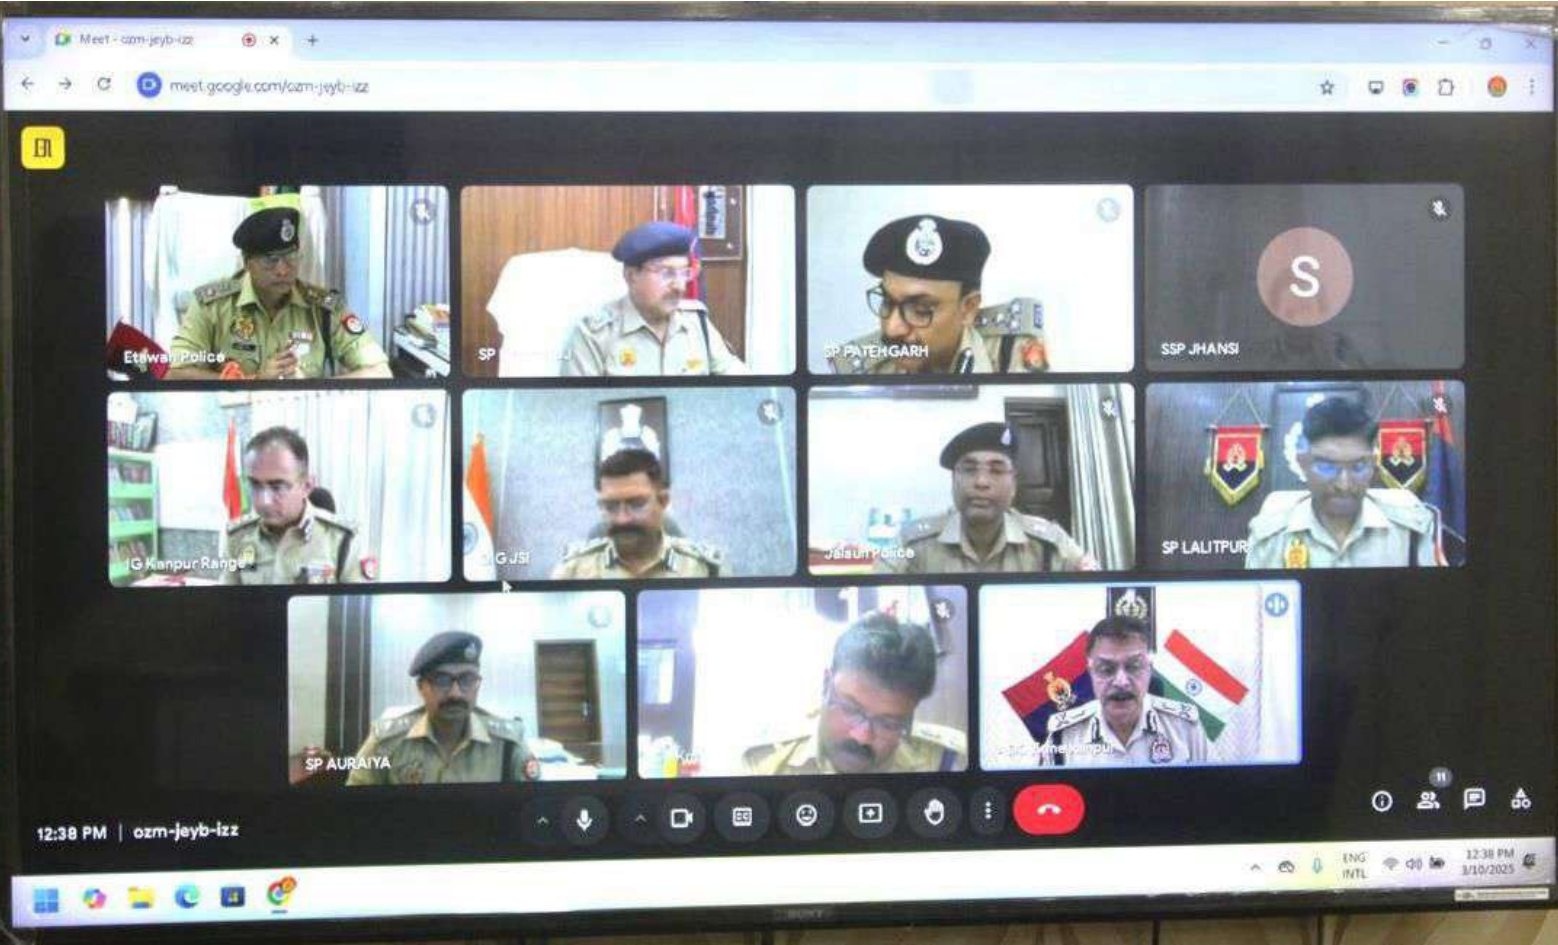

Meet - o2m-jeyb-izz
meet.google.com/o2m-jeyb-izz